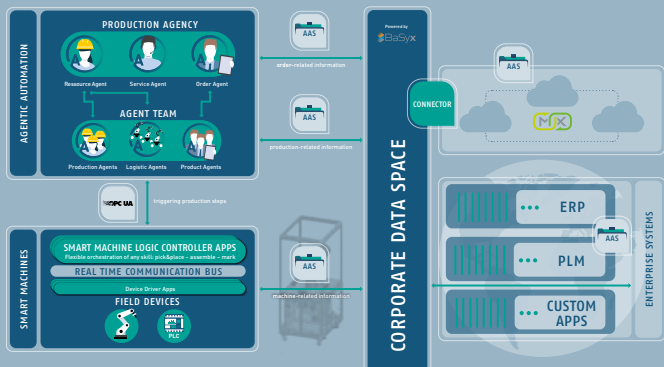

OPEN SMARTFACTORY ARCHITECTURE

With our Open SmartFactory Architecture, we demonstrate how OT and IT can be integrated in a standardized way and how data can be seamlessly linked throughout the entire system, from the shop floor all the way up to the digital infrastructure. This blueprint enables you to meet the growing demands of today's industrial production.

Open *smartFactory* Architecture THE PATH TO AGENTIC AUTOMATION